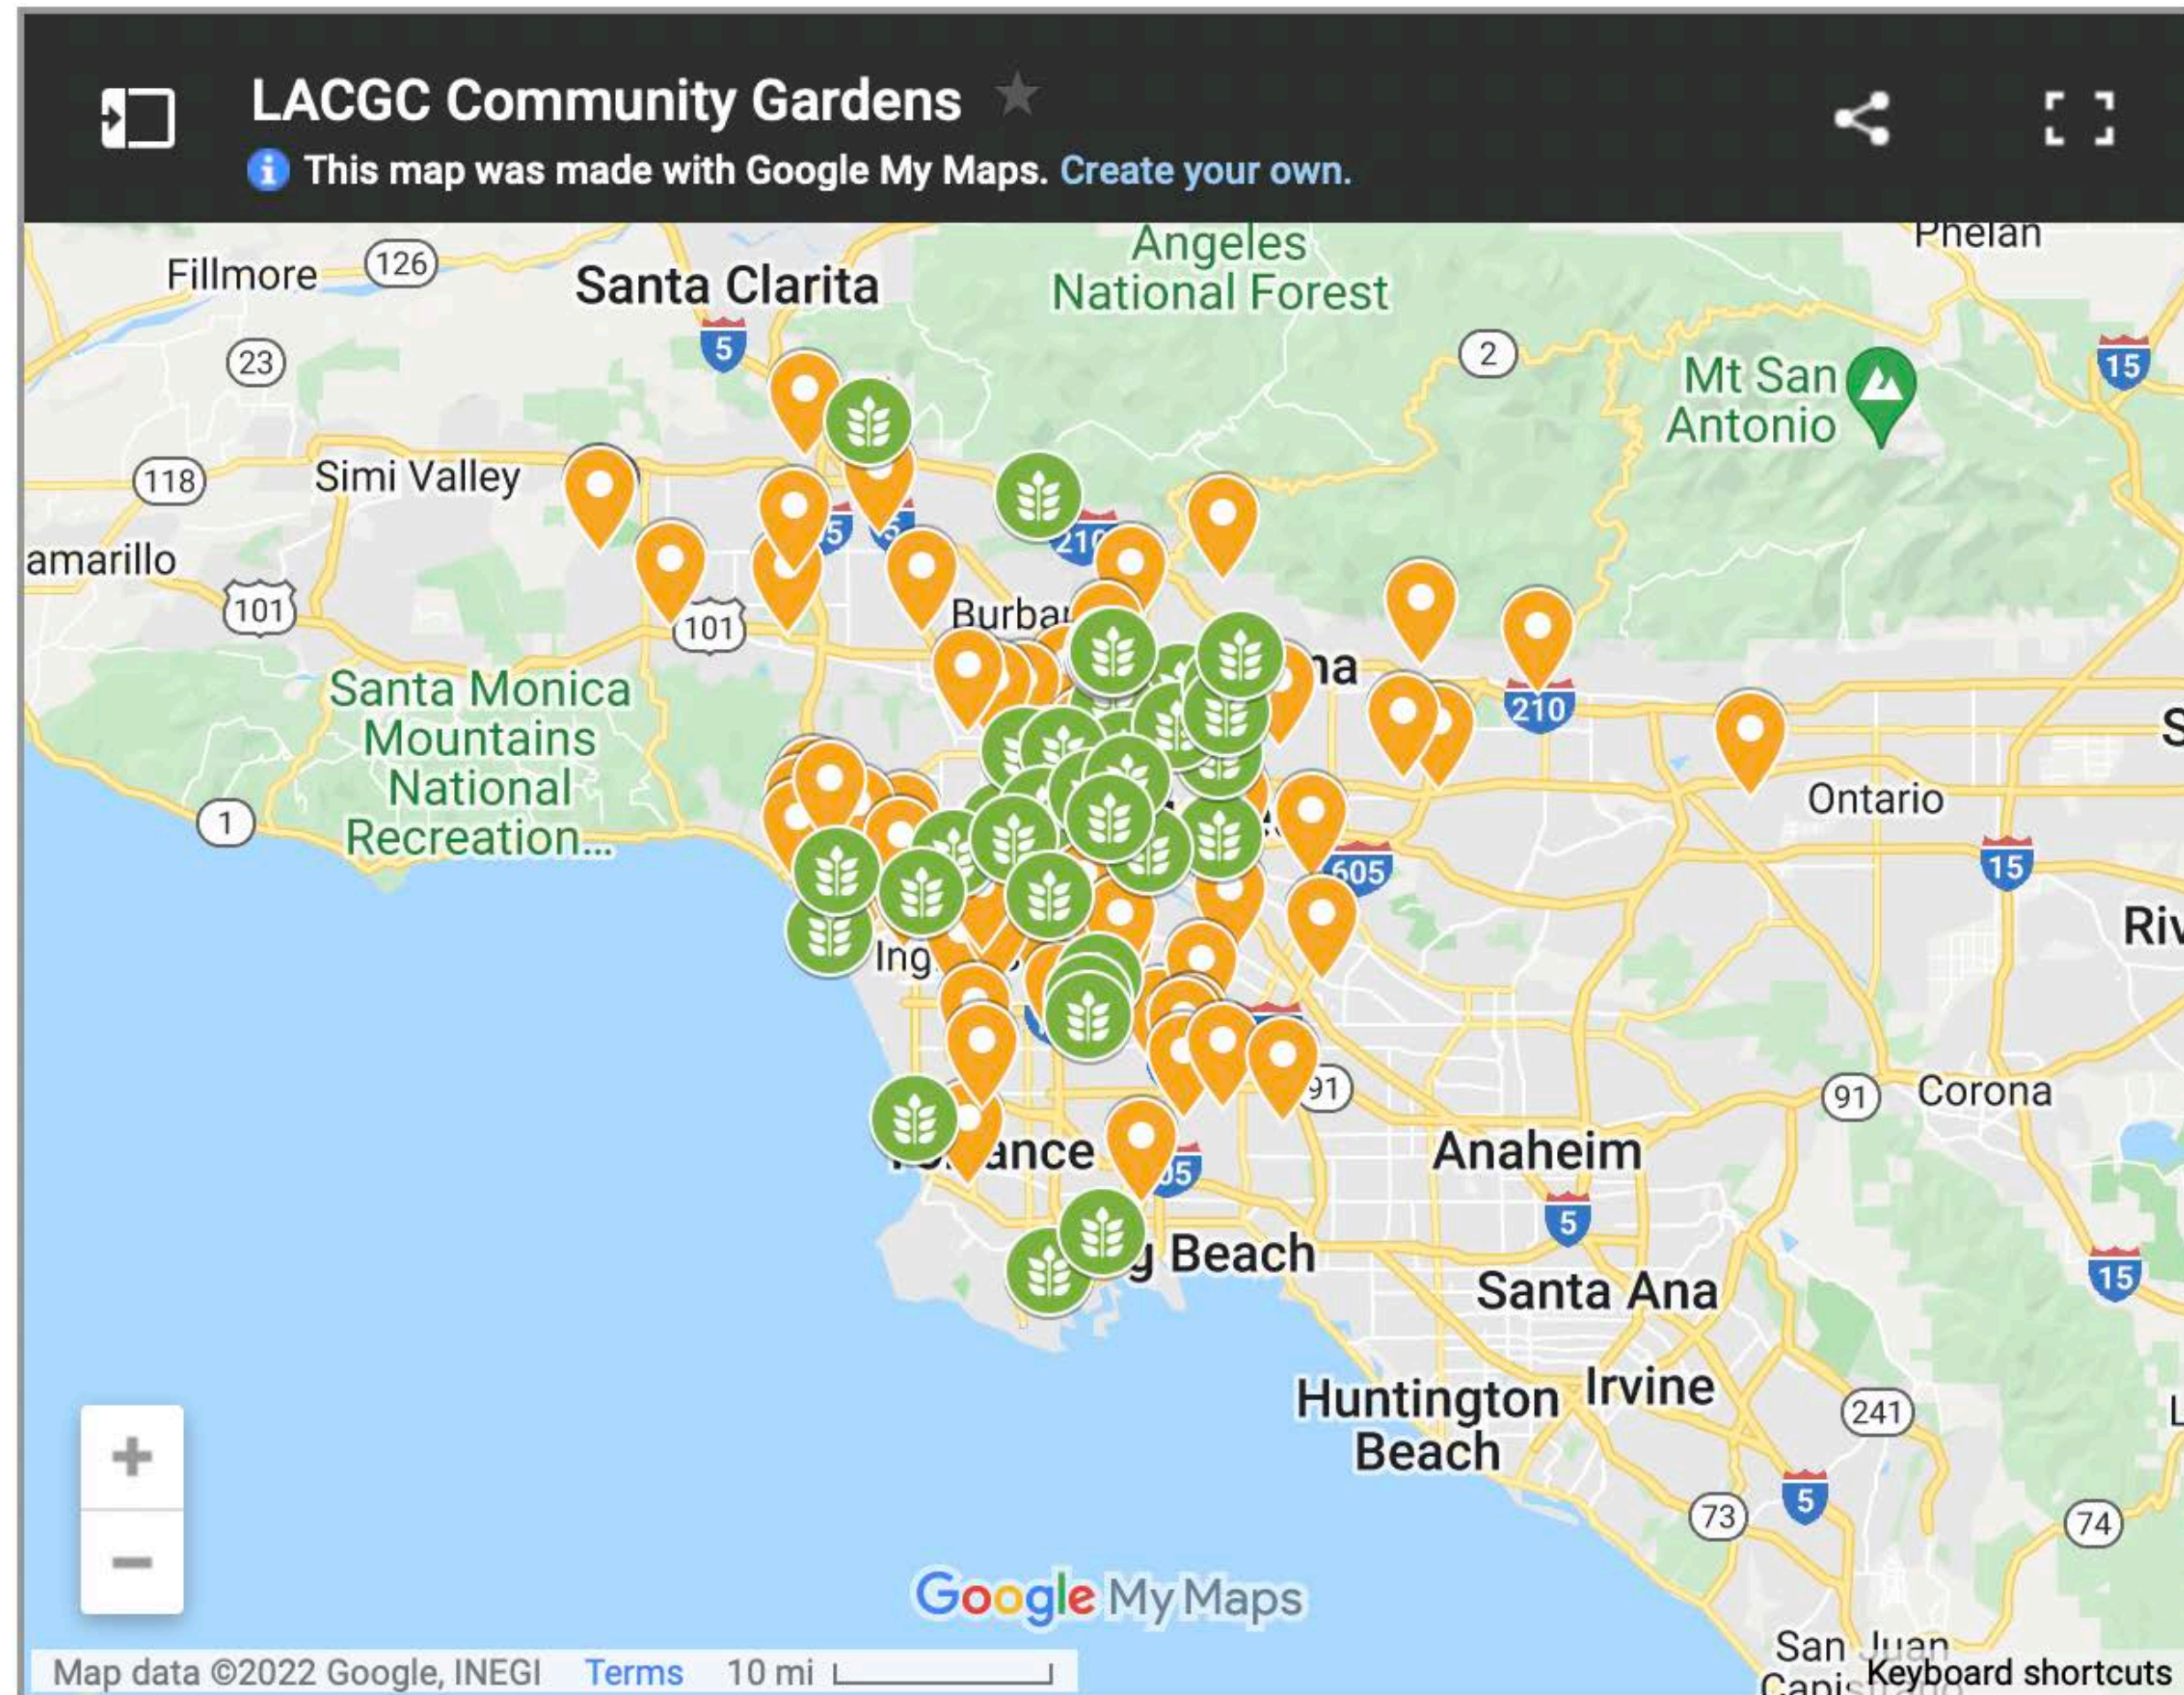

11. Civic Events
12. Community Engagement
13. Environmental Education
14. Horticultural Guidance
15. Resource Registry

Networks of neighborhood gardens,

FIND A GARDEN

Find a community garden near you and contact the Garden Manager for membership availability!

with drought tolerant plants to smell and eat, and colors from nature to inspire...

 CALIFORNIA NATIVE PLANT SOCIETY
Calscape
Restore Nature One Garden at a Time

Enter a California address or

677 plants native to 34.0522,-118.2437 (Los angeles)