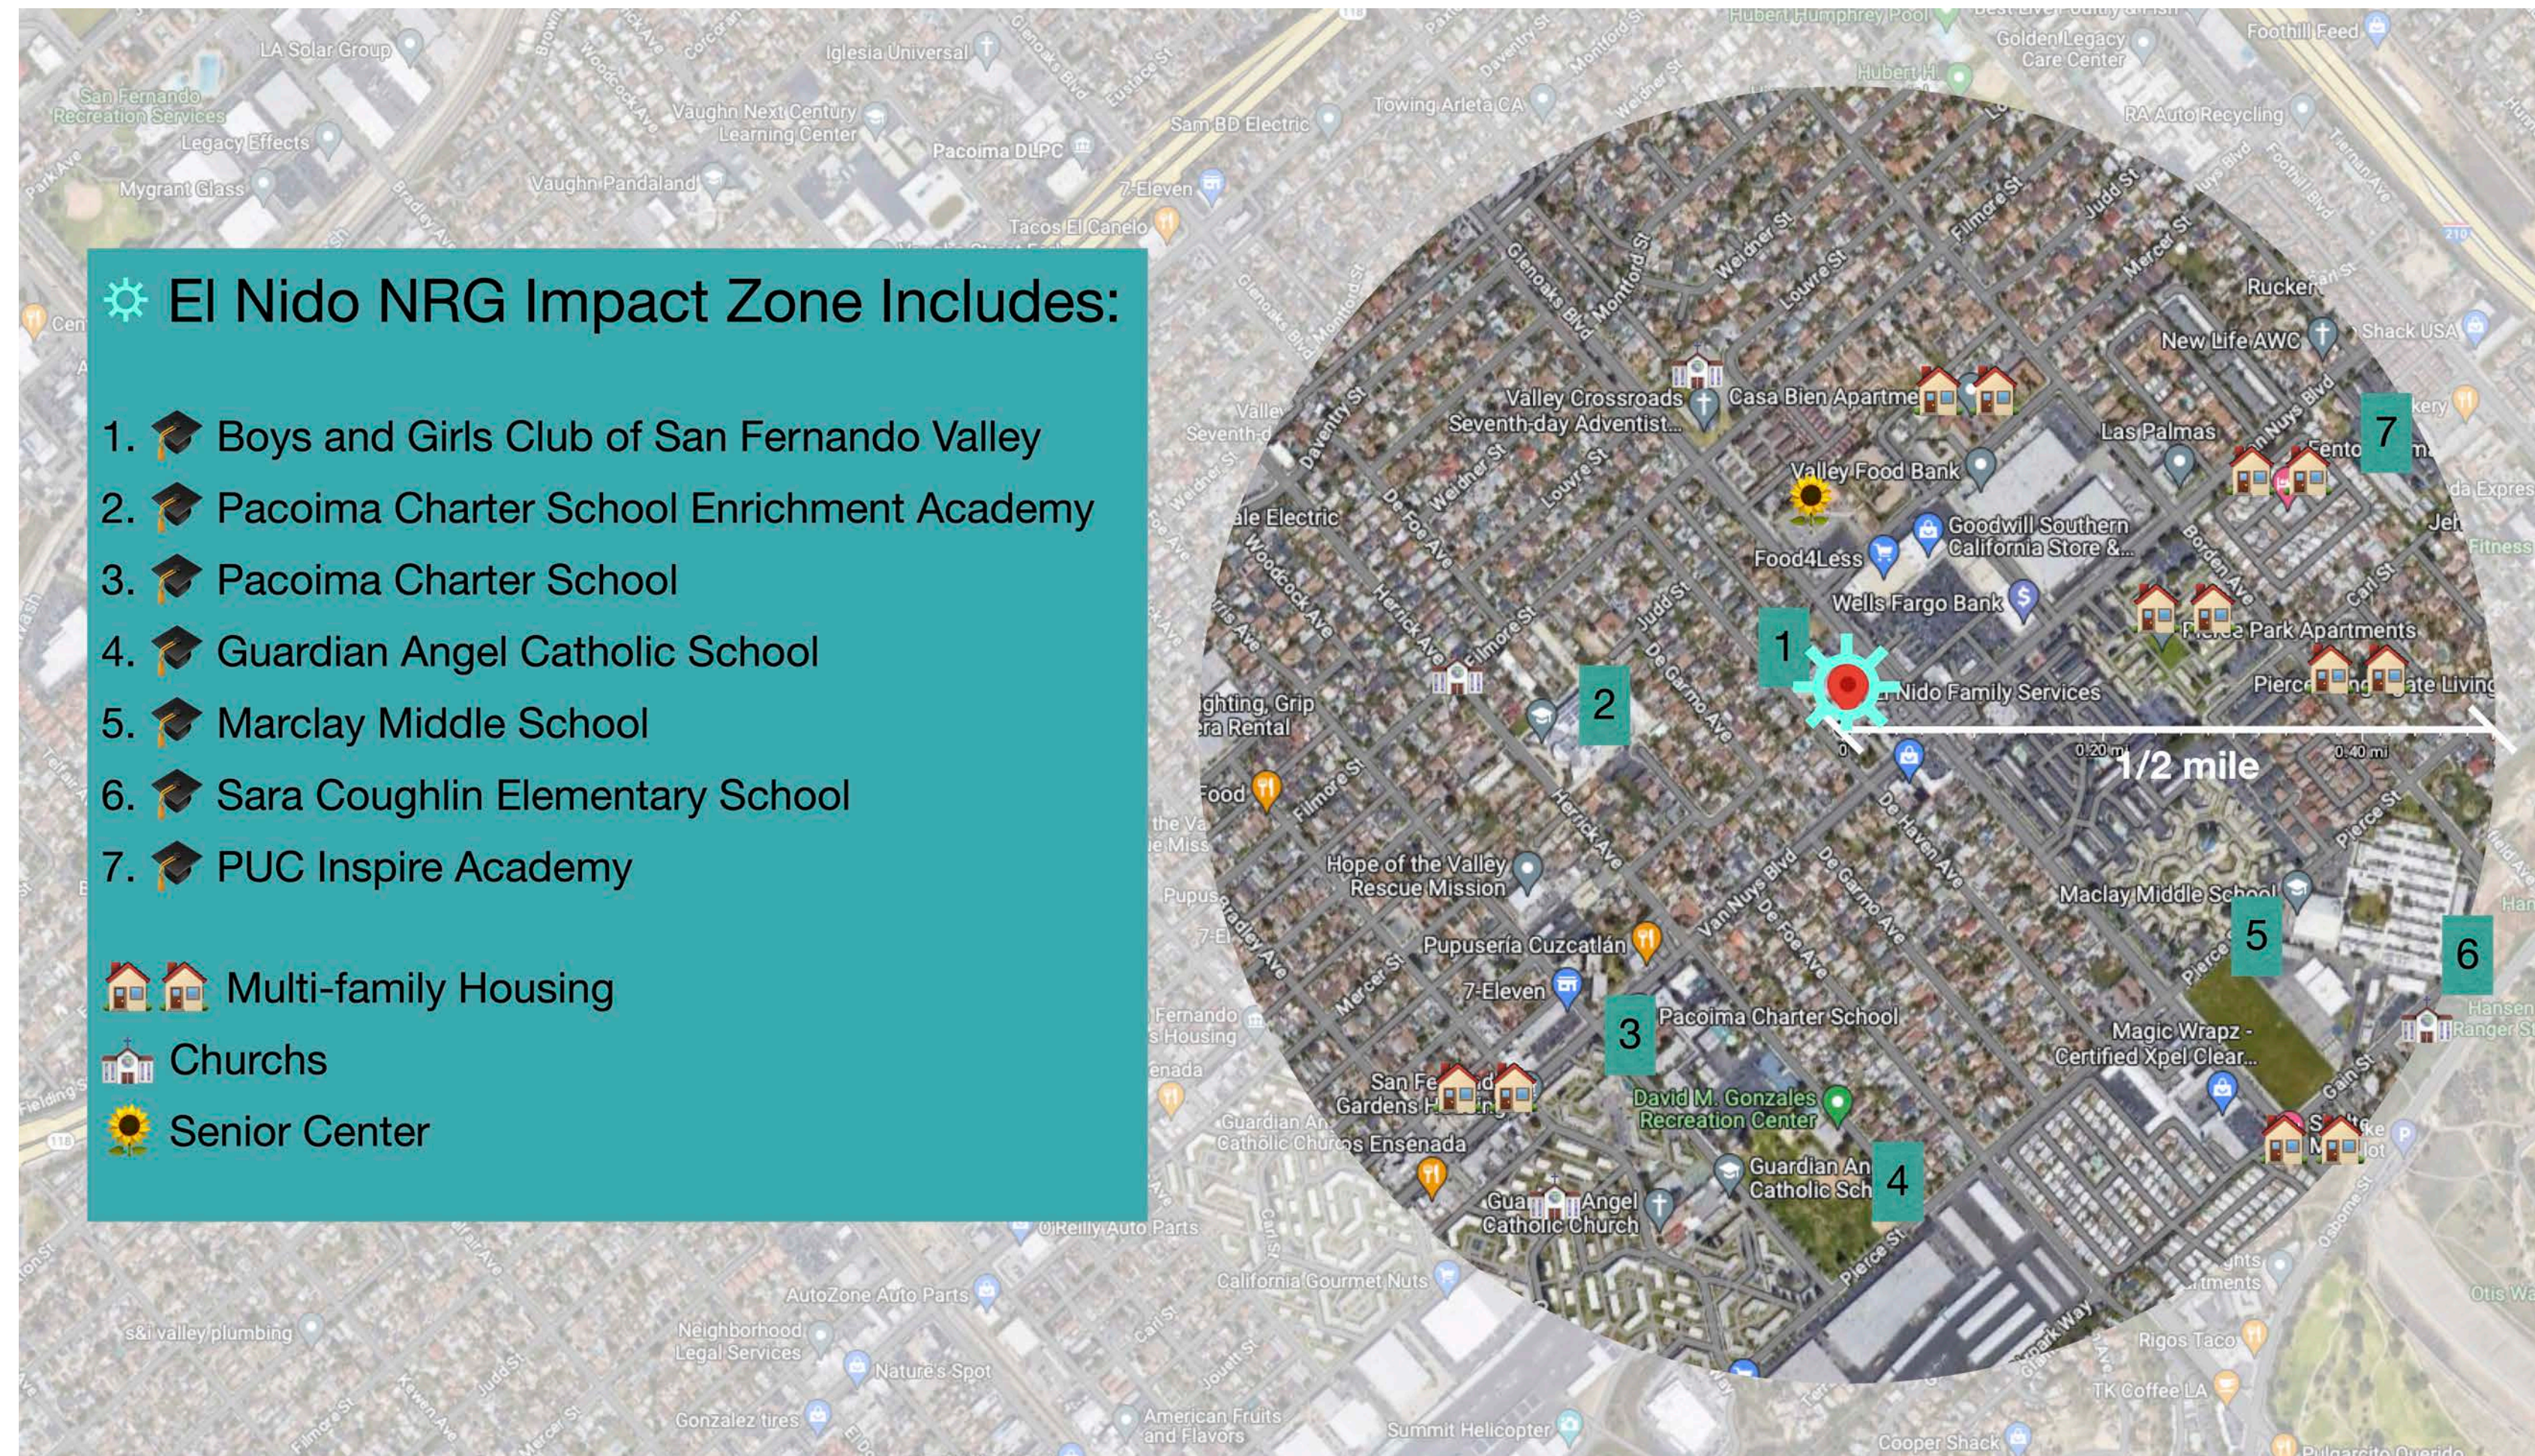

El Nido Family Center NRG Pilot in Pacoima:

Impact Zone within 1/2 mile of site

El Nido Family Center NRG Pilot Process 2023:

HARBOR FREIGHT
QUALITY TOOLS. LOWEST PRICES.

REI
www.rei.com

LABC
Progressive. Bold. Leadership.